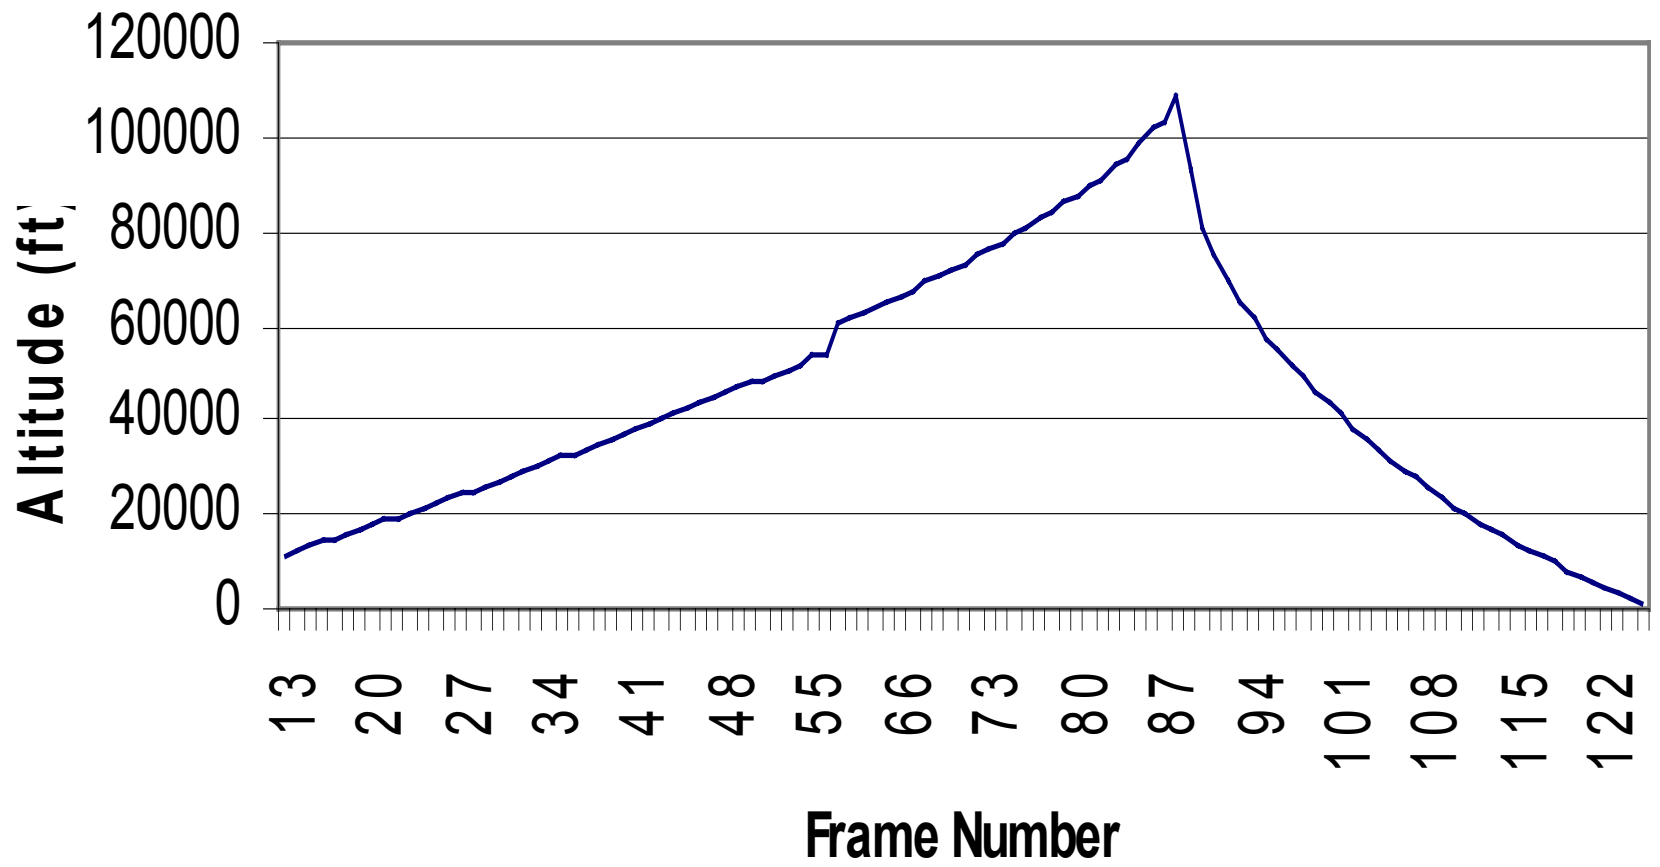

Flight 2003A Altitude Data

Flight 2003A Vertical Rate

Flight 2003A Battery Voltage

Flight 2003A Bus Temp

Flight 2003A Air Temp