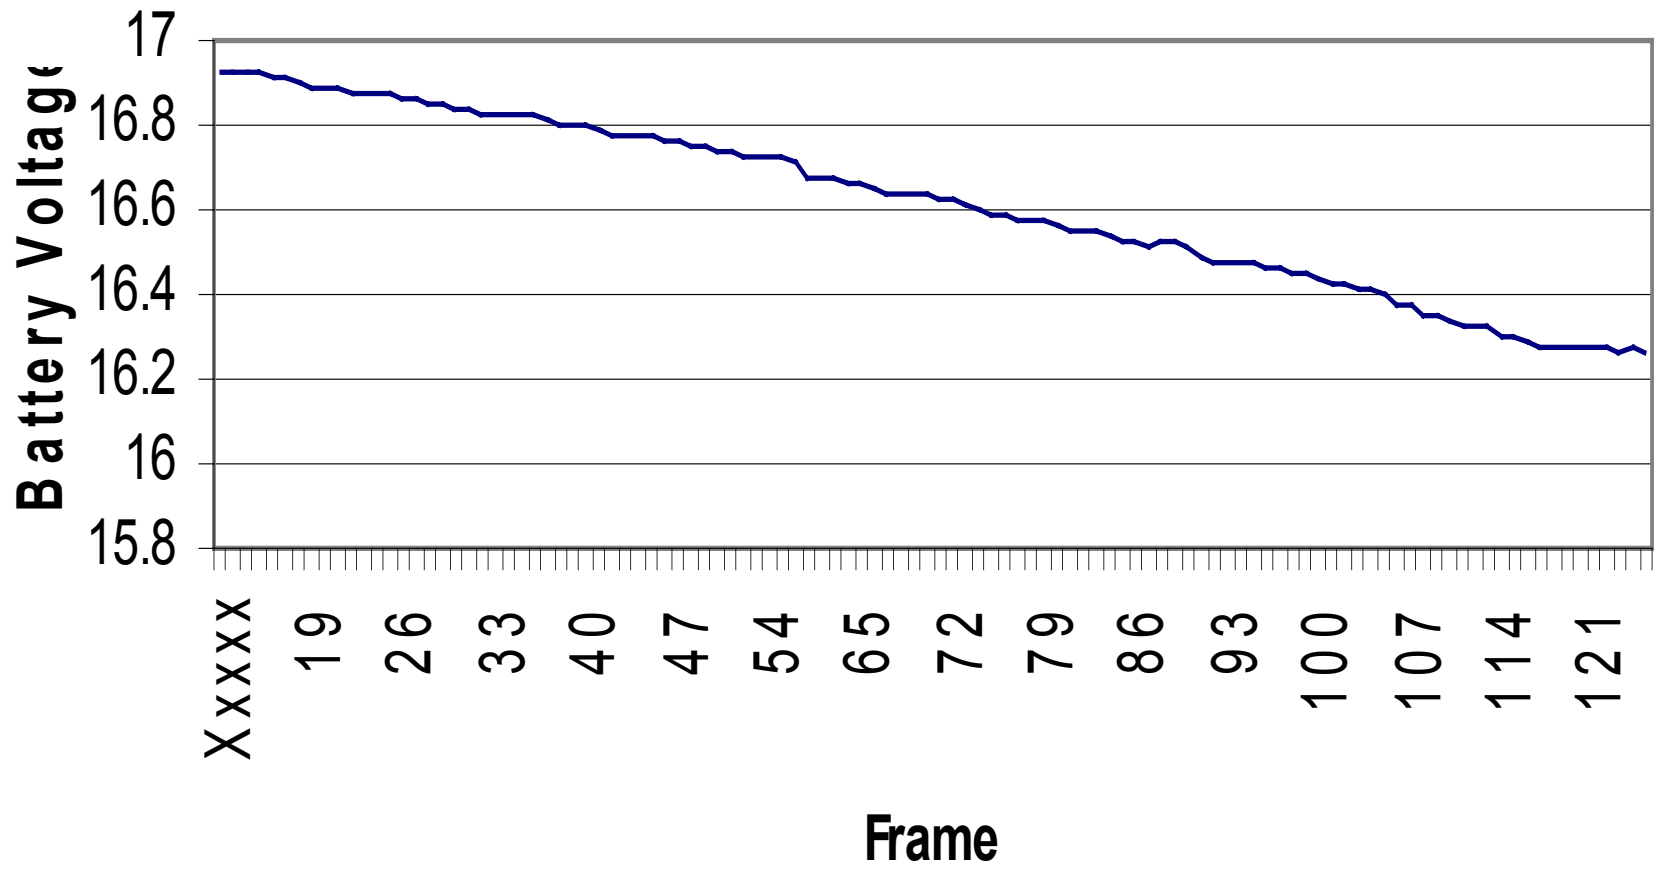

Flight 2003A Altitude Data

Flight 2003A Vertical Rate

Flight 2003A Battery Voltage

Flight 2003A Bus Temp

Flight 2003A Air Temp