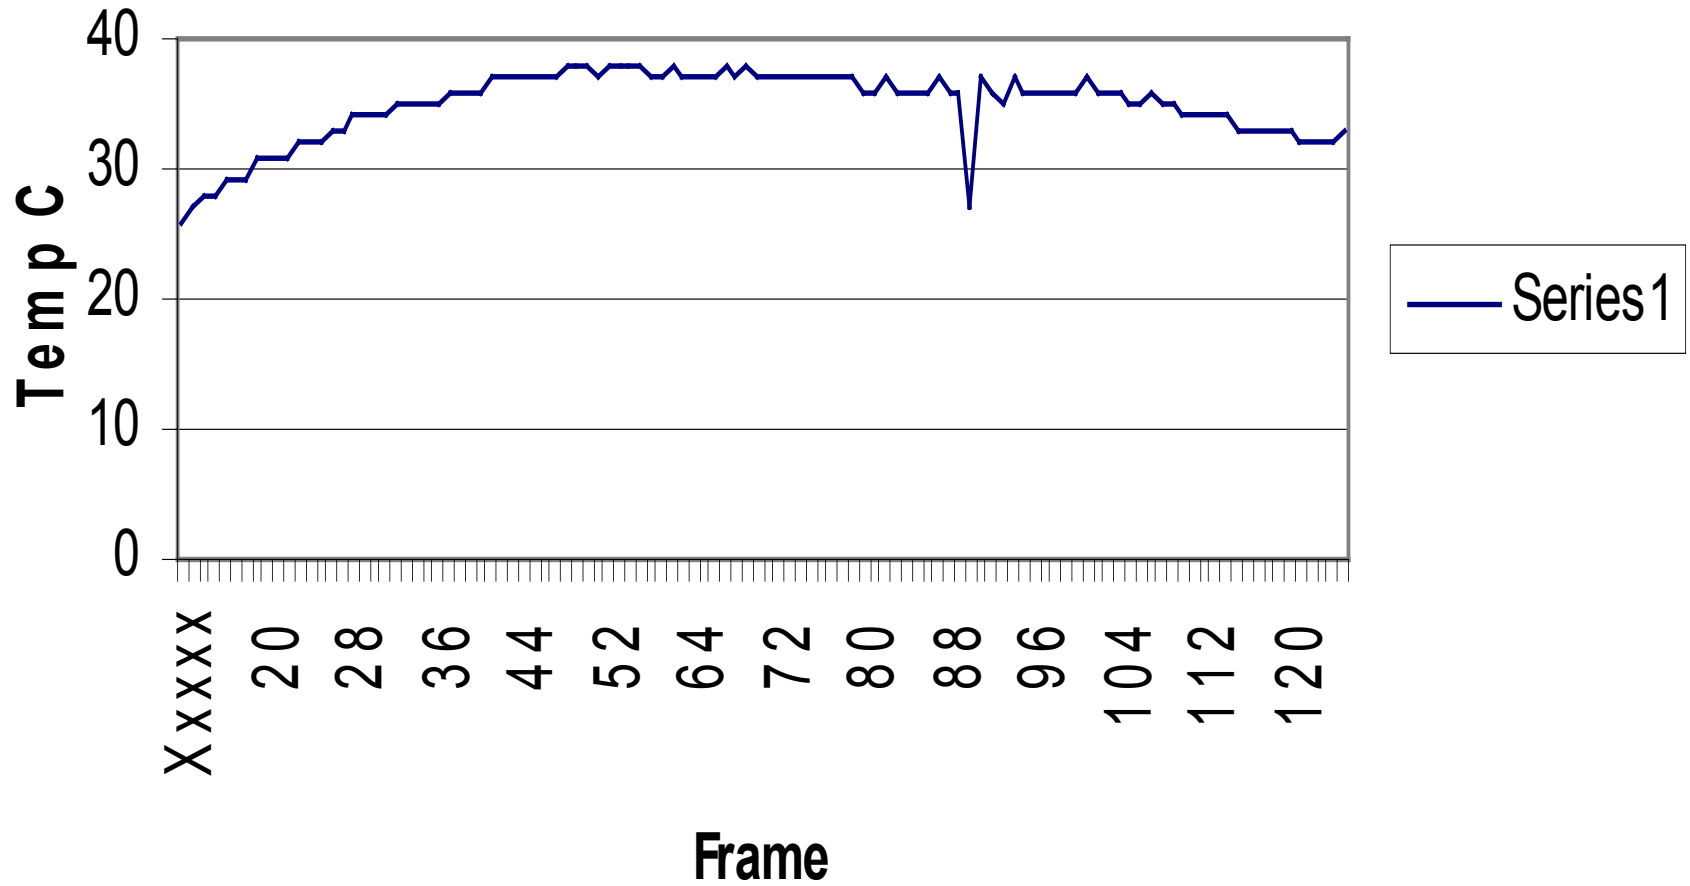

Flight 2003A Altitude Data

Flight 2003A Vertical Rate

Flight 2003A Battery Voltage

Flight 2003A Bus Temp

Flight 2003A Air Temp